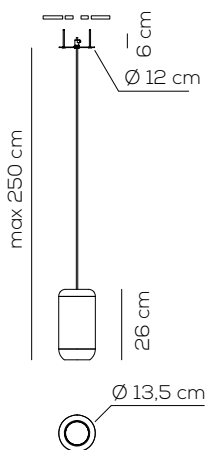

standard canopy

recessed canopy

SP URBAN MI (RECESSED)

kg 2,1 m³ 0,025

URBAN / solo con illuminazione verso il basso / downward lighting only / driver not included

Type	Article	CCT	Colours	Source (LCC)
SP	URBAN MI	1 2700K	BC wrinkled white	LCC 17,5W - diffused beam
		2 3000K*	BR matt bronze	
		3 3500K	NI matt nickel	

CE IP20 CRI90 500mA - 34,7Vdc **LED** ~2200 lm* ~125 lm/W*

This luminaire contains a light source with the energy class F.

foro - hole 1 x Ø 3 cm + 2 x Ø 1,4 cm / profondità min -min depth 10 cm

example composition code **SP URBANMI3 BR LCC**
Casambi compatibile / Casambi compatible.

SP URBA MI ____ LCC CUSTOMER _____ NOTES _____

NOTICE: Luminous flux (lm) and efficacy (lm/W) for all LED luminaires is estimated based on nominal ratings of the LED sources. Technical data could be subject to alteration without notice. Axo Light does not provide legal guarantee for the accuracy of this data sheet.